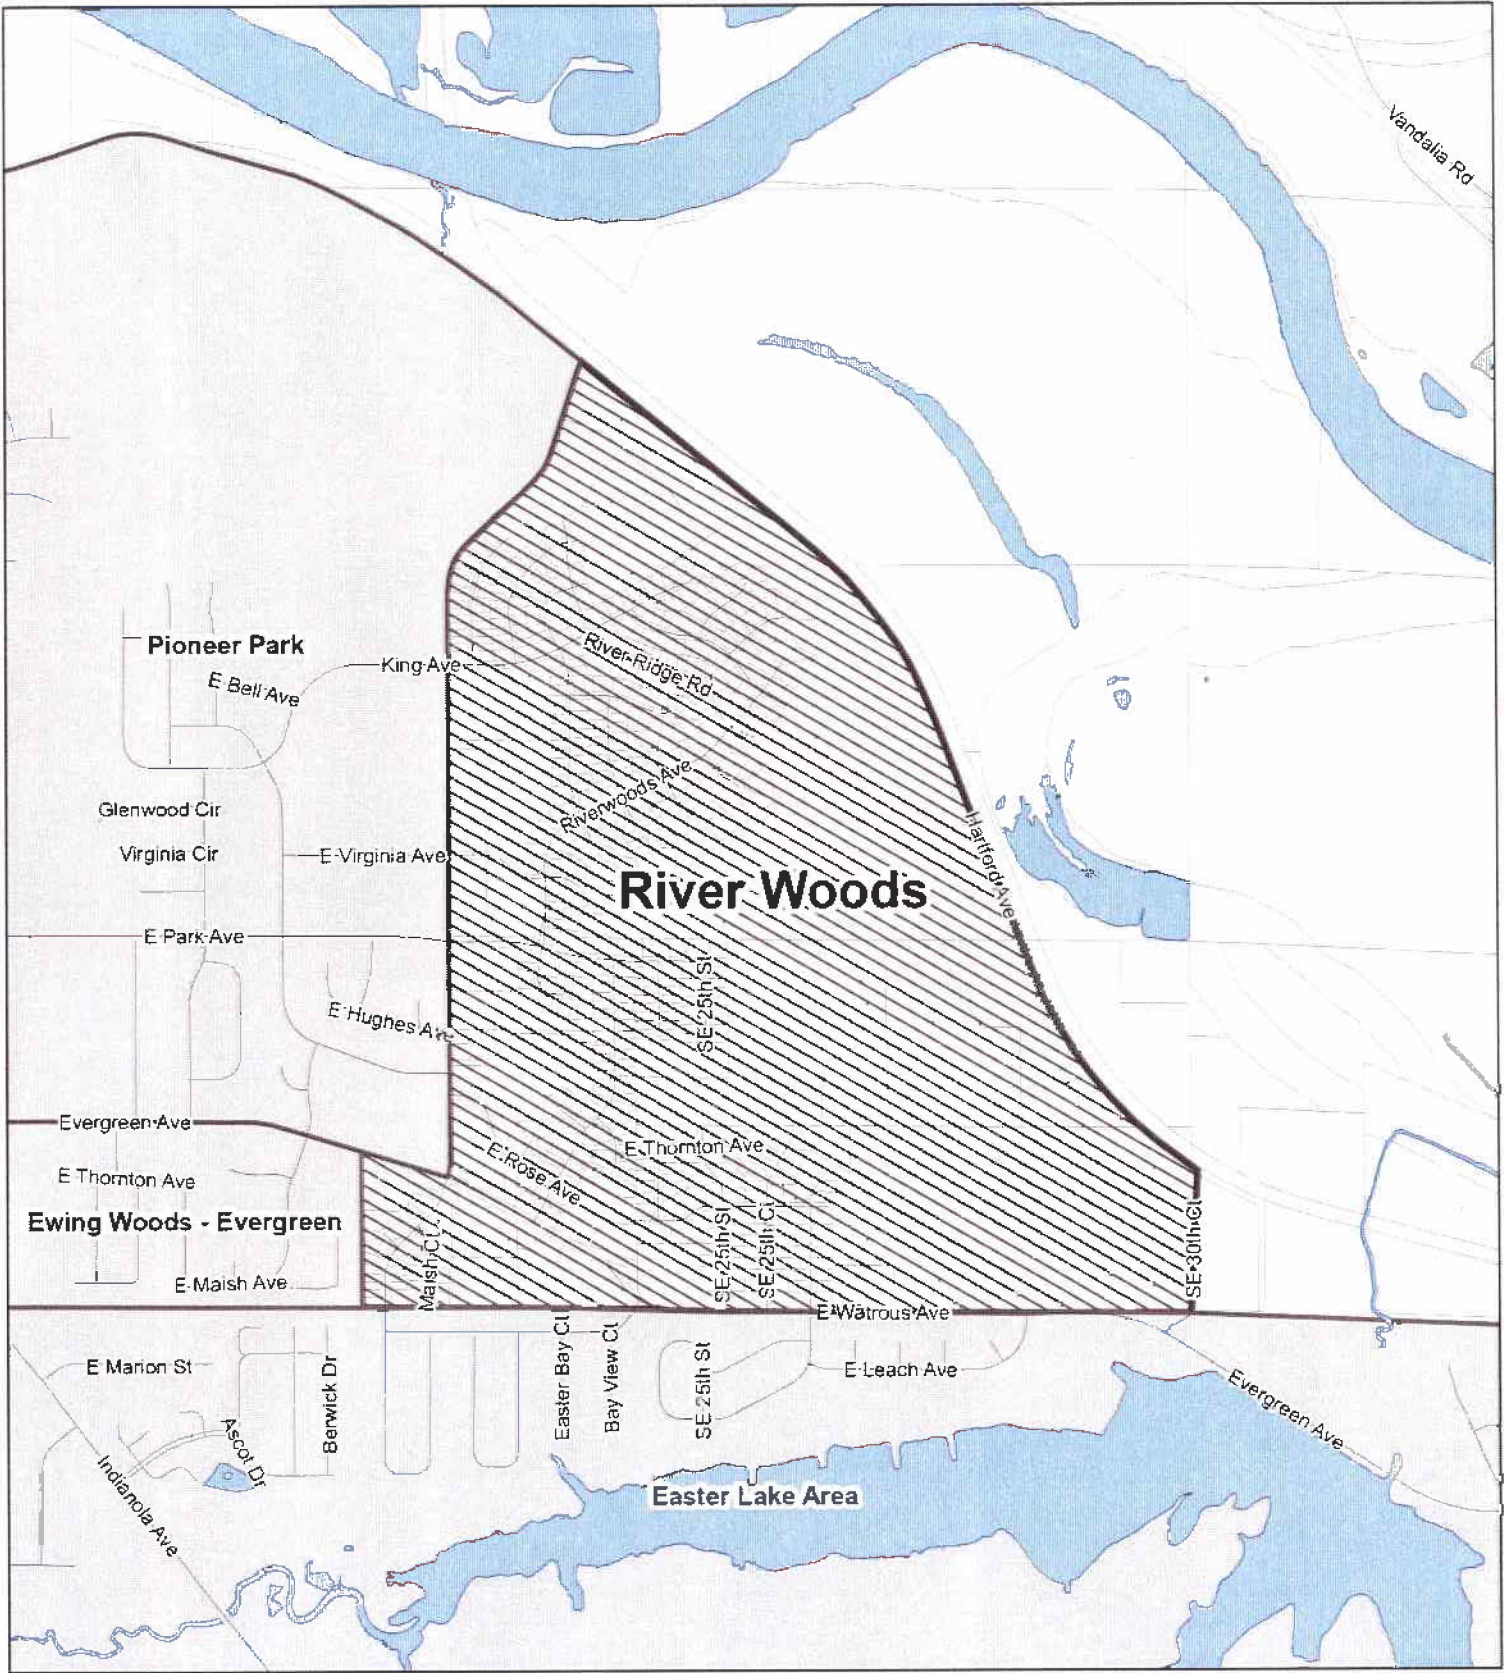

CITY OF DES MOINES
COMMUNITY DEVELOPMENT

River Woods Neighborhood Map