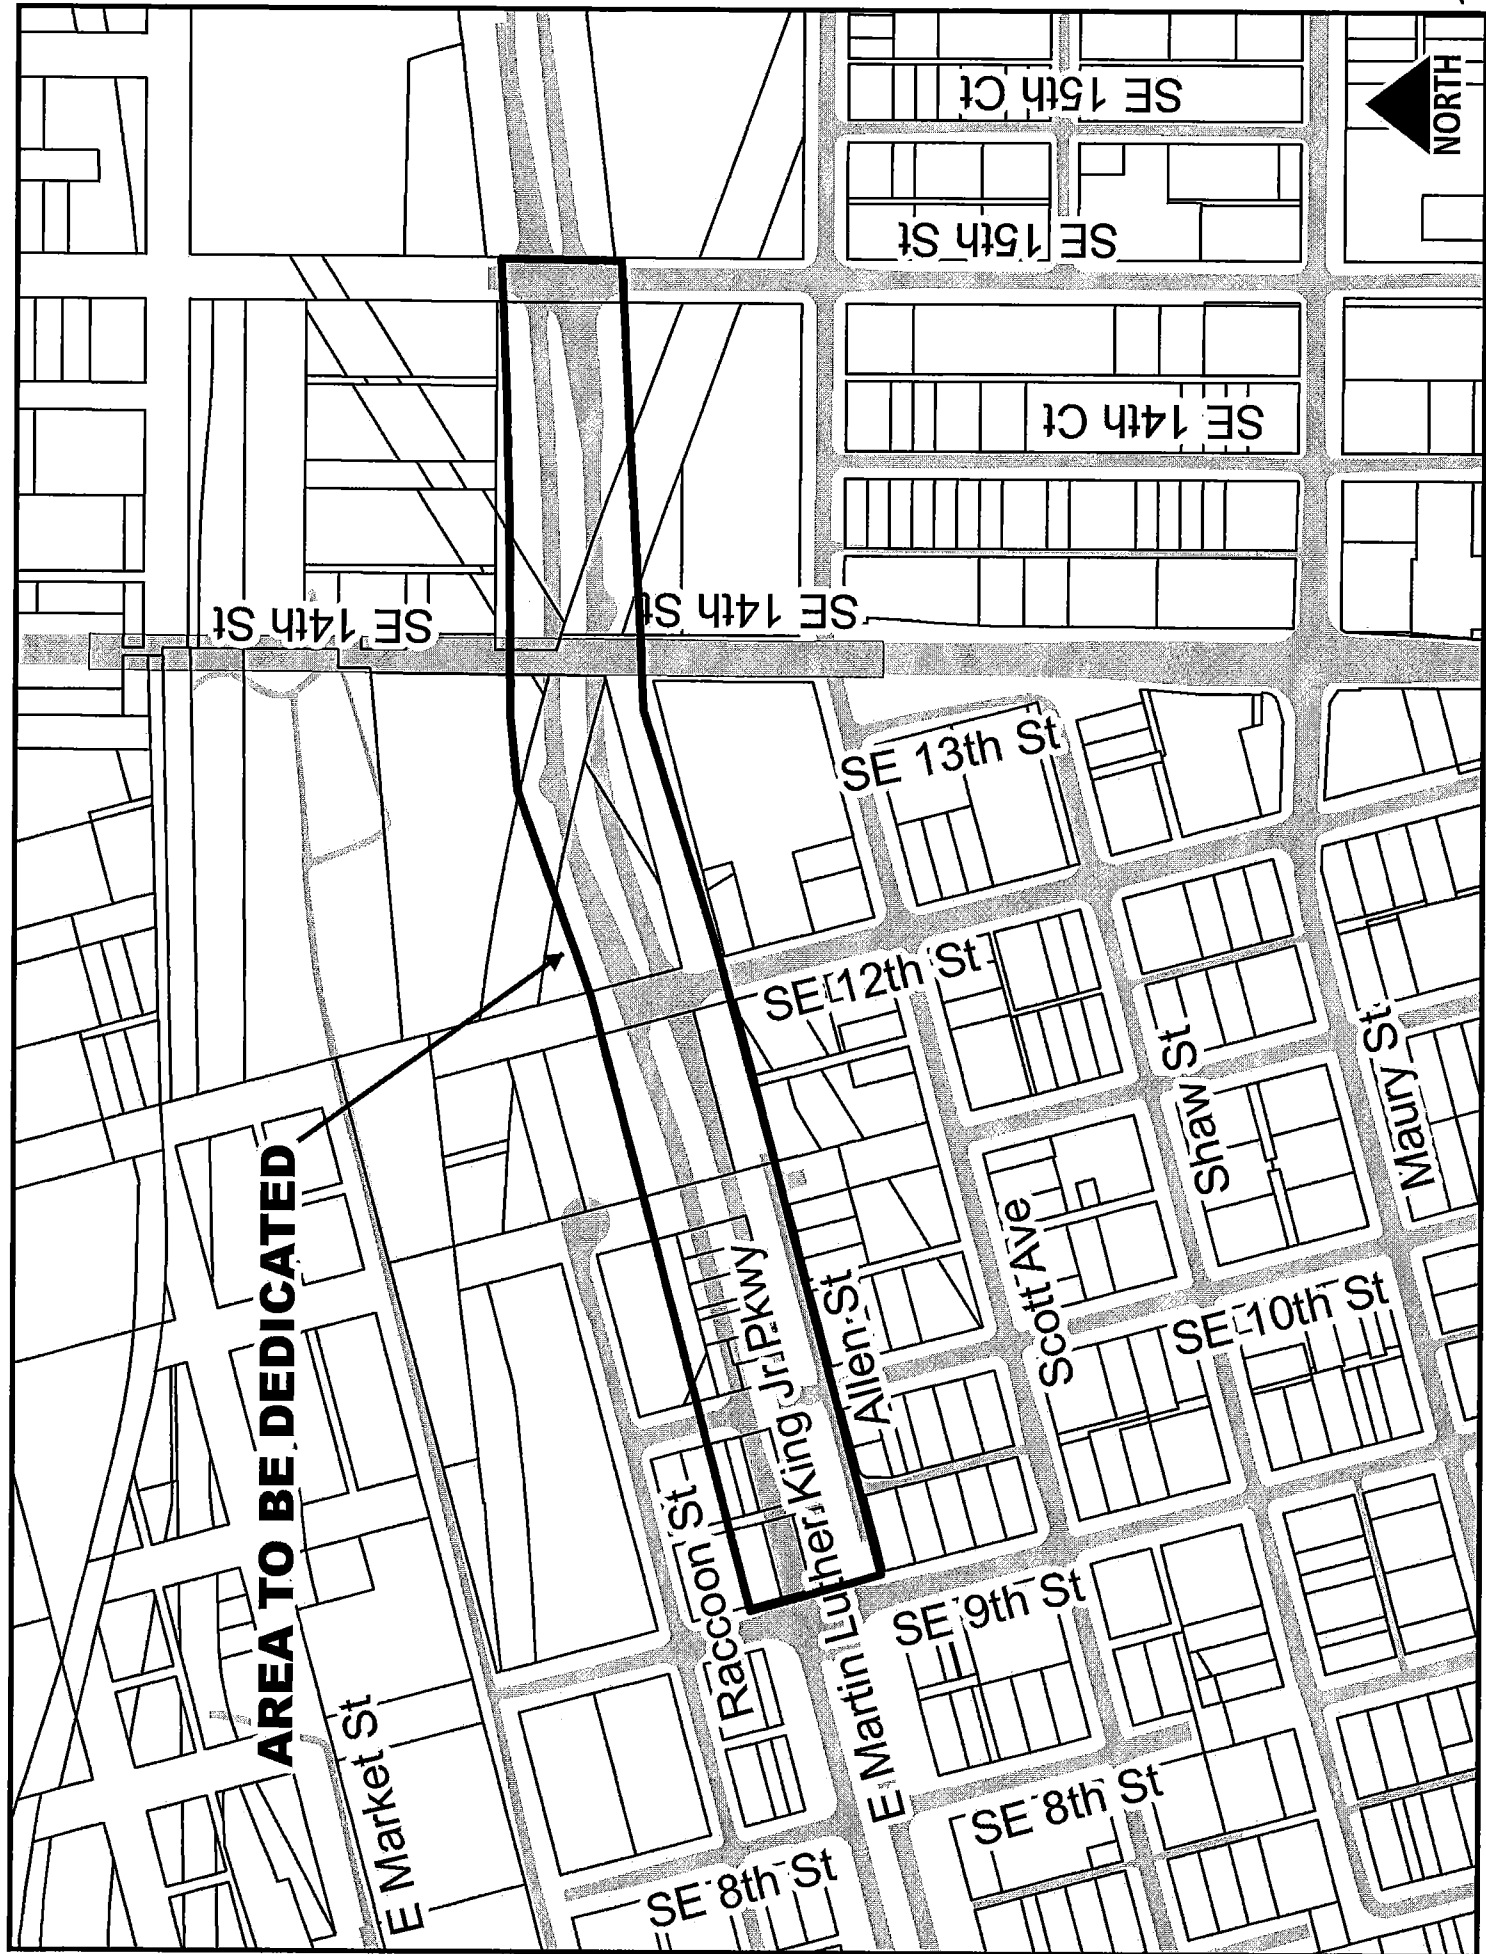

SE 14th St

SE 15th St

SE 15th Ct

SE 14th Ct

SE 13th St

SE 12th St

Shaw St

Maury St

Scott Ave

SE 10th St

SE 9th St

SE 8th St

SE 8th St

AREA TO BE DEDICATED

E Market St

Raccoon St

Raccoon Jr Pkwy

Allen St

E Martin Luther King Jr Pkwy